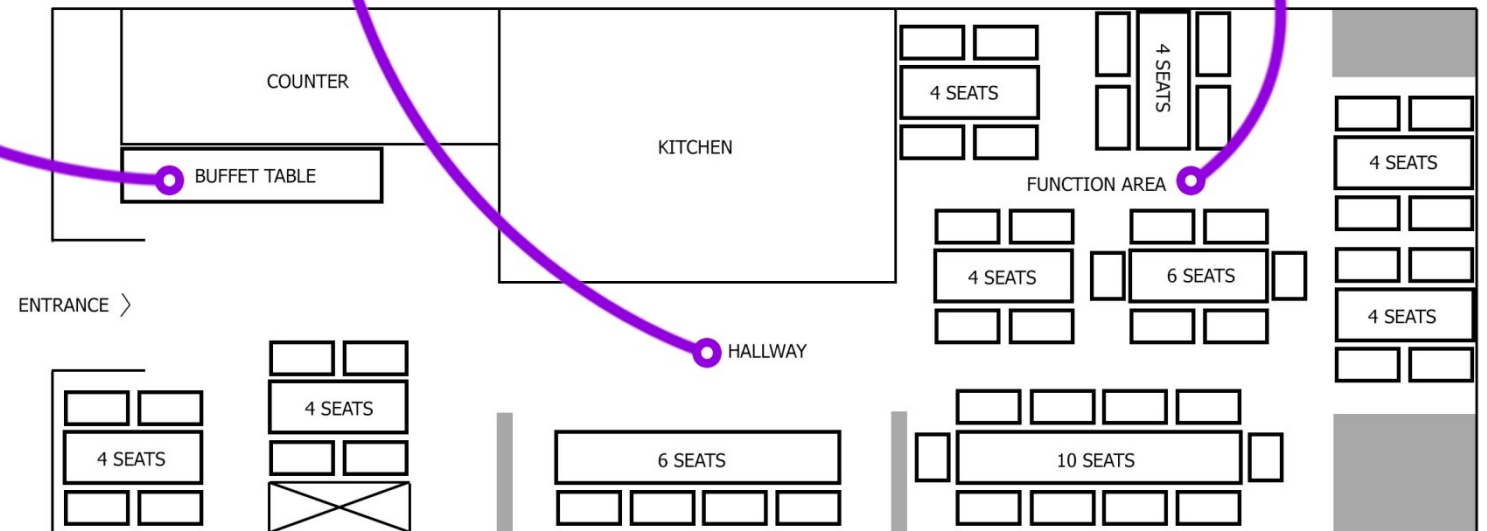

Store Layout EVIA Branch

2nd Flr. EVIA Mall Daang Hari Rd.,
Almanza Dos, Las Piñas

HALLWAY

FUNCTION AREA

BUFFET TABLE

STANDARD PACKAGES

EVIA branch

SAMPLE CENTER
PIECE

FUNCTION AREA ONLY

WEEKEND PACKAGES

EVIA branch (Saturday - Sunday 3 pm - 10 pm)

SAMPLE CENTER
PIECE

INVITATION
CARDS

**PARTY
INCLUSIONS
P 35,000**

50 people

4 hours

WHOLE VENUE

**CONFERENCE
INCLUSIONS
P 20,000**

20-25 people

3 hours

FUNCTION AREA ONLY

FOOD CHOICES

EVIA branch

PACKAGE A